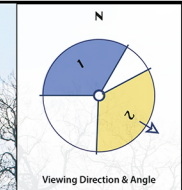

Photomontage